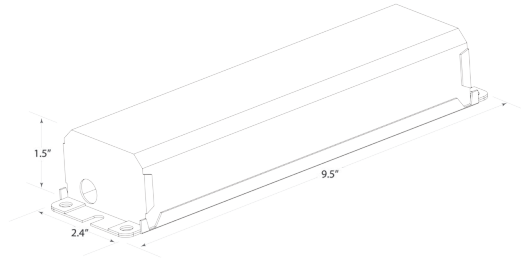

Ordering Information

Product
BAL700TD

Temperature Rating

- From 32°F to 122°F

Approvals

- UL 924
- UL Listed for Damp Location
- NFPA Life Safety Code 101
- NFPA 70-NEC
- OSHA

Warranty

- Isolite offers a 3-year limited warranty. For further details, refer to General Warranty and Obligations in the Isolite manual or on our website. Lamps not warranted.

Lamp	Initial Lumens	
	1-lamp	2-lamp
T5 21W	575	650
T5 28W	675	--
T5 35W	700	--
T5HO 24W	650	--
T5HO 39W	700	--
T5HO 54W	700	--
T8 25W	625	700
T8 28W	630	600
T8 32W	600	700
T8 40W	650	700
T8HO 44W	625	--
T8 51W	675	--
T8 59W	700	--

Lamp	Initial Lumens	
	1-lamp	2-lamp
T8HO 86W	700	--
T12 25W	450	500
T12 30W	500	550
T12 34W	575	600
T12 40W	625	650
T12 75W	675	--
T12 85W	700	--
T12HO 95W	700	--
T12HO 110W	700	--
CFL G24Q-5 57W	675	--
CFL 2G11 36W	600	700
CFL 2G11 40W	625	--
CFL 2G11 50W	650	--

Lamp	Initial Lumens	
	1-lamp	2-lamp
CFL 2G11 55W	675	--
CFL GR10Q-4 28W	550	600
CFL GR10Q-4 38W	650	--
CFL GR10Q-4 55W	700	--
Circular T9 20W	400	500
Circular T9 32W	450	550
Circular T9 40W	500	--
Circular T5 22W	425	550
Circular T5 40W	600	700
Circular T5 55W	650	--
U-bend T8 32W	575	675
U-bend T12 34W	550	650
U-bend T12 40W	600	--