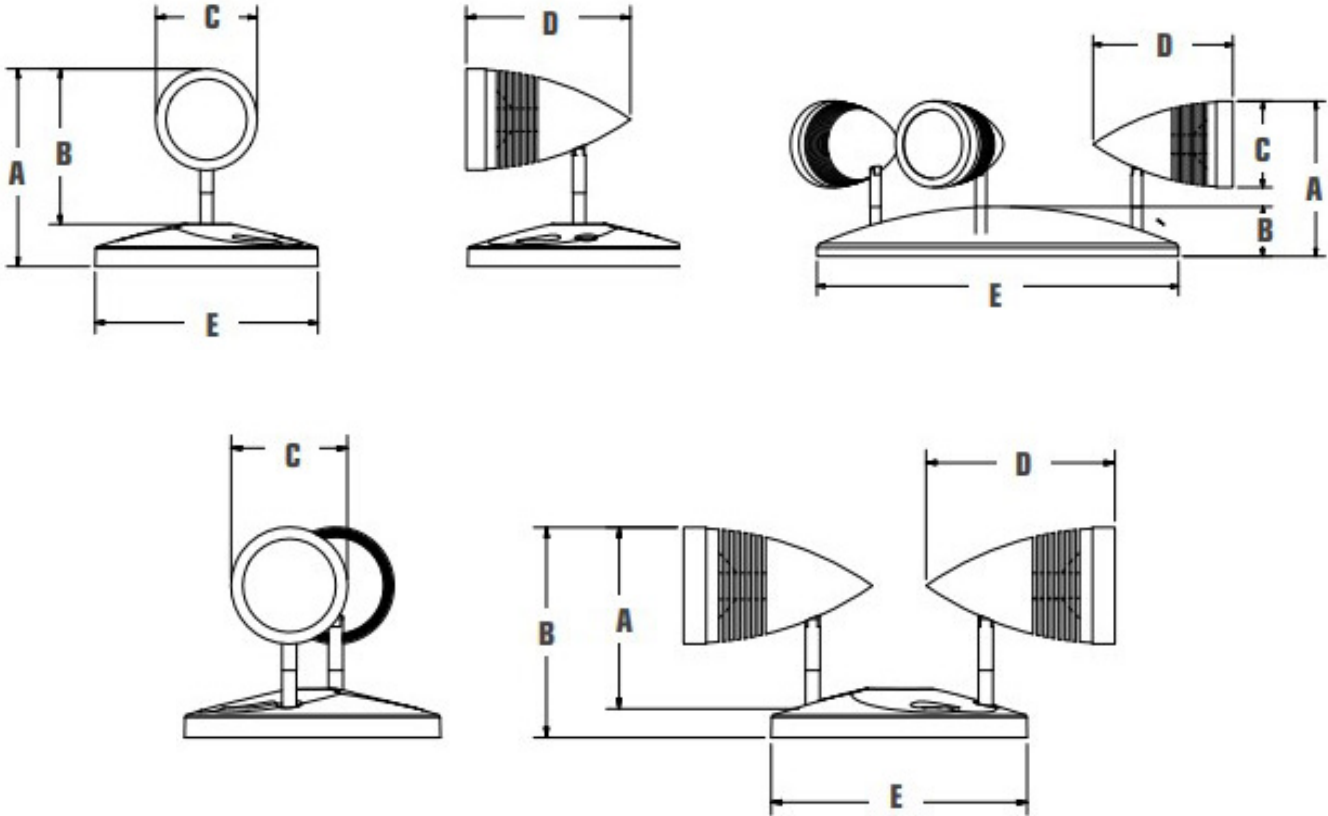

DATE:

PROJECT

COMMENTS:

FEATURES

- Rotary locking collar securely locks the lens and reflector assembly into place.
- Innovative design allows for quick and easy relamping.
- Fits most standard junction boxes.
- Swivel lock secures adjustable head in place.
- Able to be mounted on a surface, ceiling, or wall.

- **WG-16.5LX14.0WX3.0D** = Wireguard, Length: 16.5", Width: 14", Depth: 3"
- **WG-16.5LX14.0WX6.0D** = Wireguard, Length: 16.5", Width: 14", Depth: 6"
- **WG-20.0LX19.0WX9.0D** = Wireguard, Length: 20", Width: 19", Depth: 9"
- **WG-26.0LX19.0WX9.0D** = Wireguard, Length: 26", Width: 19", Depth: 9"

SPECIFICATIONS

CONSTRUCTION

- Cast aluminum alloy with steel canopy
- Glass lens will not yellow over time

TEMPERATURE RATING

- From -22°F to 104°F

APPROVALS

- CSA-US Listed
- Tested to UL 924 Standards
- NFPA 101 Life Safety Code
- NFPA 70-NEC
- OSHA
- BAA Compliant

WARRANTY

Isolite offers a 3-year limited warranty. For further details, refer to General Warranty and Obligations in the Isolite manual or on our website.

DIMENSIONS

DIMENSIONS					
	A	B	C	D	E
Single Head	4.375"	3.5"	2.25"	3.75"	5"
Double Head	4.125"	3.5"	2.25"	3.75"	5"
Triple Head	4.125"	1.25"	2.25"	3.75"	9.5"