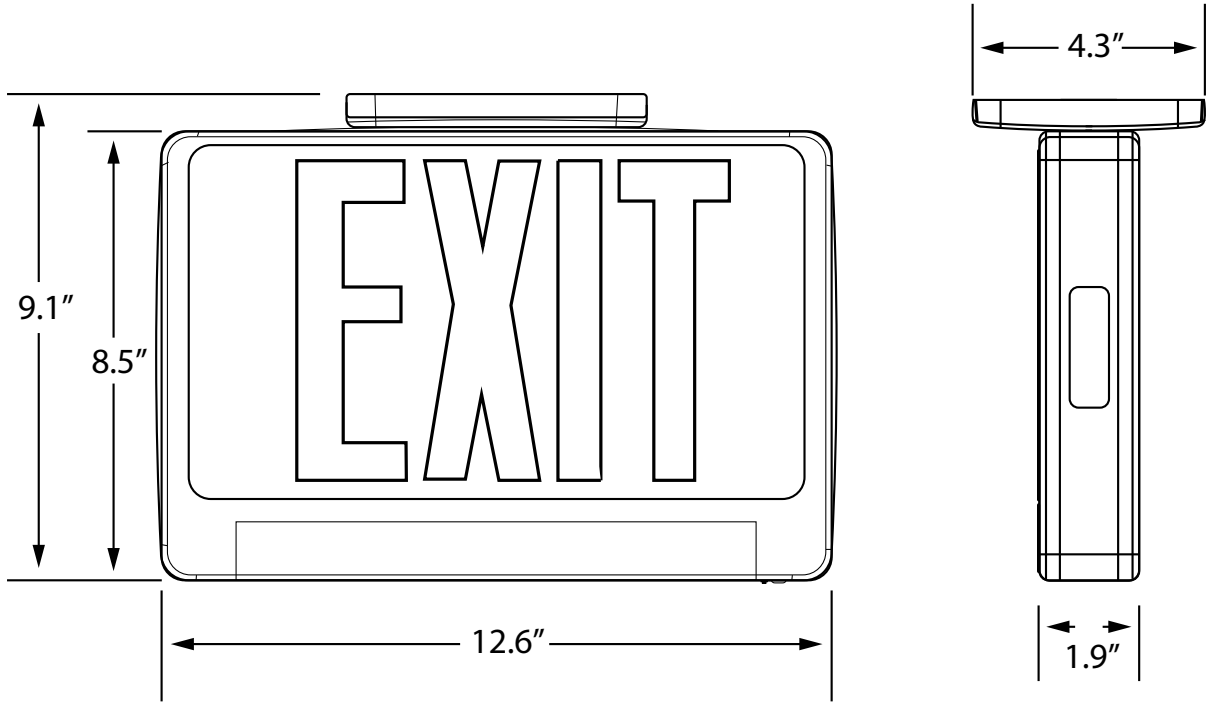

ACCESSORIES; ORDER SEPARATELY

- **WG-16.5LX14.0WX3.0D** = Wireguard, Length: 16.5", Width: 14", Depth: 3"
- **WG-16.5LX14.0WX6.0D** = Wireguard, Length: 16.5", Width: 14", Depth: 6"
- **WG-20.0LX19.0WX9.0D** = Wireguard, Length: 20", Width: 19", Depth: 9"
- **WG-26.0LX19.0WX9.0D** = Wireguard, Length: 26", Width: 19", Depth: 9"

LETTERS

- 6.0" high; 0.75" stroke

ARROWS

- NFPA-type, field selectable chevrons.

TEMPERATURE RATING

- From 32°F to 104°F

APPROVALS

- UL 924
- UL Listed for Damp Location
- NFPA 101 Life Safety Code
- NFPA 70-NEC
- OSHA
- CEC Title 20 Compliant

DIMENSIONS

LAMP SPACING

MOUNTING HEIGHT	CENTER-TO-CENTER SPACING
6.0'	12'
6.5'	11'
7.0'	10'
7.5'	10'