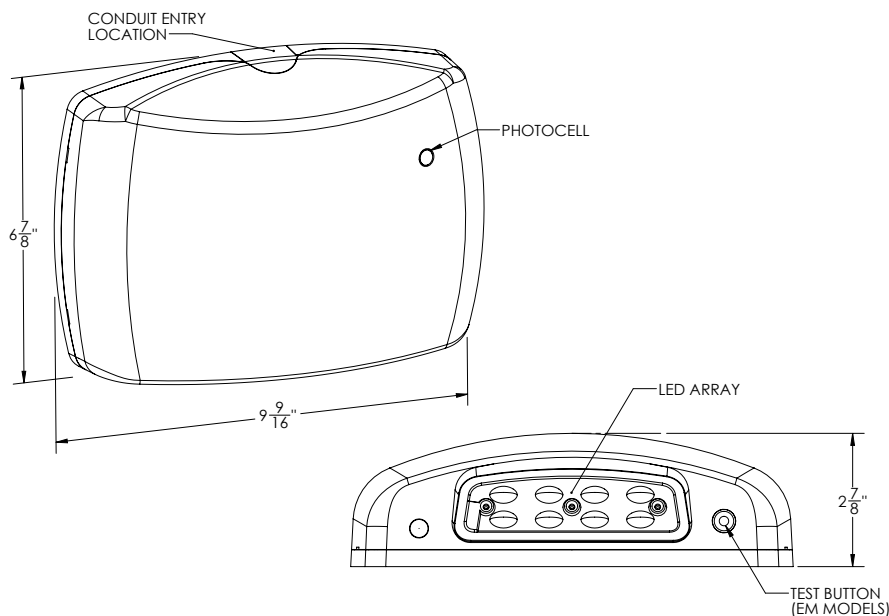

TEMPERATURE RATING

- Without Internal Heater: From 32°F to 122°F
- With Internal Heater: From -13°F to 122°F

DIMENSIONS

SPACING CHART

- NOTE: Table is with a 6' wide path away from the building

MOUNTING HEIGHT	SPACING FT. (MAX) CENTER TO CENTER
8'	48'
9'	55'
10'	60'
12'	53'
14'	45'