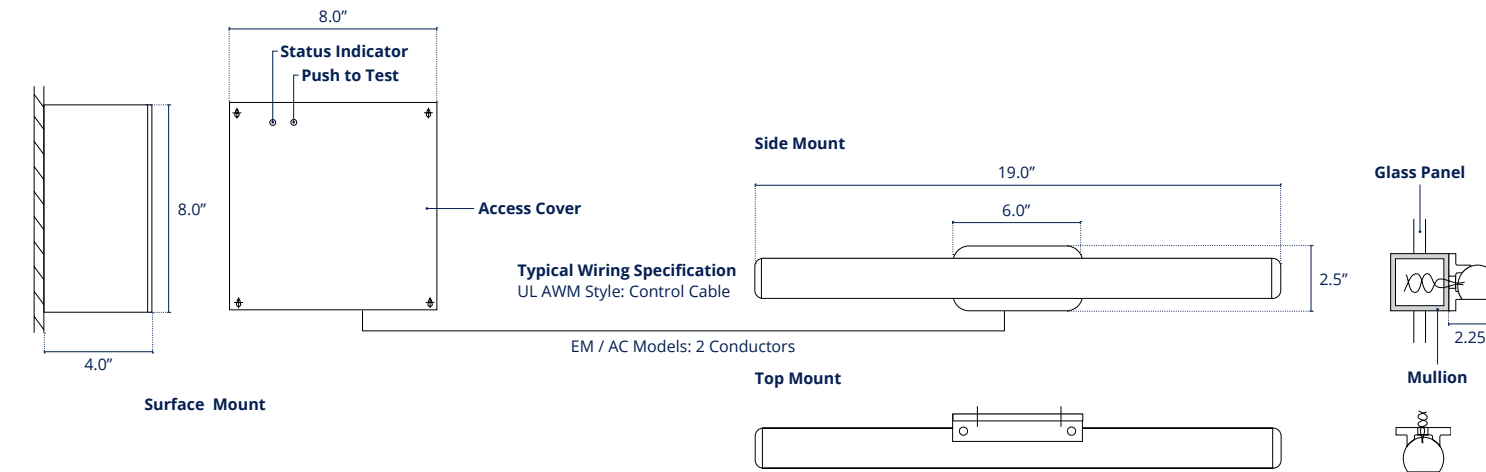

CONSTRUCTION

- Extruded aluminum lamp housing 2" diameter, with gasketed mount bracket only
- Waterproof compression seal for universal wall or top mount
- Gasketed, molded end caps and sealed acrylic lens
- Stainless steel hardware

MOUNTING DIMENSIONS

Remote Power Supply

10W AC & EM Models

Remote Power Supply

20W AC & EM Models

MAXIMUM WIRING LENGTH FROM POWER SUPPLY TO FIXTURE		
WIRING SIZE AWG	LENGTH (FT)	LENGTH (FT)
	10W UNIT	20W UNIT
#22		20
#20	12	40
#18	25	60
#16	50	100
#14	75	160
#12	125	250