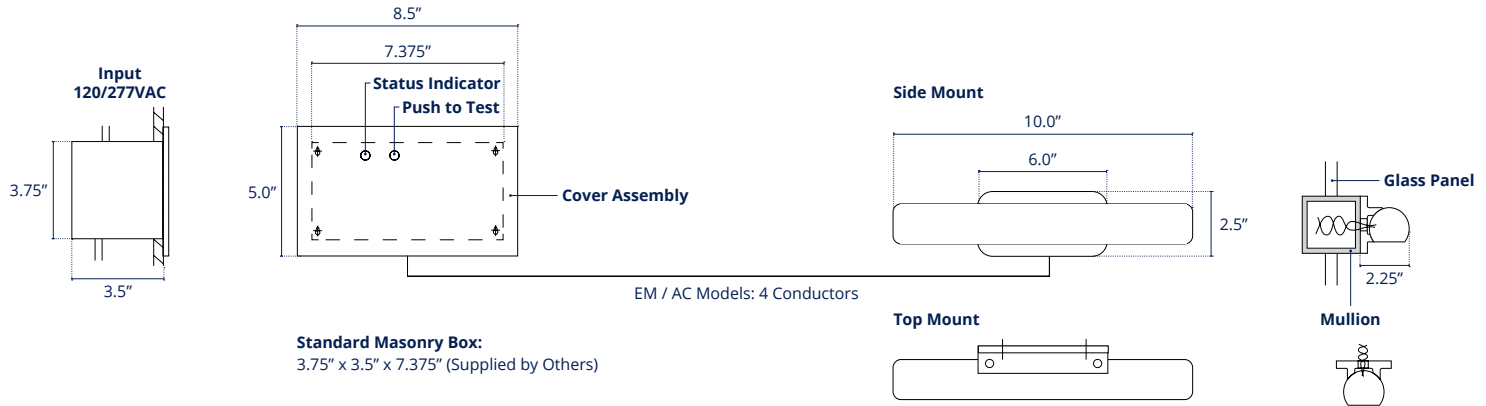

MOUNTING DIMENSIONS

Remote Power Supply

10W AC & EM Models

Remote Power Supply

20W AC & EM Models

MAXIMUM WIRING LENGTH FROM POWER SUPPLY TO FIXTURE		
WIRING SIZE AWG	LENGTH (FT)	LENGTH (FT)
	10W UNIT	20W UNIT
#22		20
#20	12	40
#18	25	60
#16	50	100
#14	75	160
#12	125	250