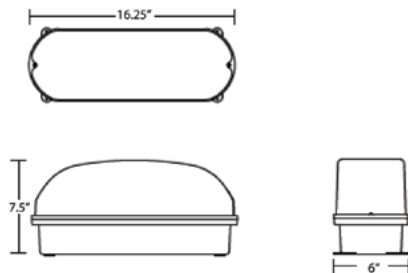

#### ACCESSORIES; ORDER SEPARATELY

- WG 6 = Wire guard 20.0" X 17.0" X 12.0"

### SPECIFICATIONS

#### CONSTRUCTION

- Fully gasketed die-cast aluminum housing with impact resistant polycarbonate lens
- Stainless steel mounting feet and hardware
- Industrial gray color standard

### DIMENSIONS