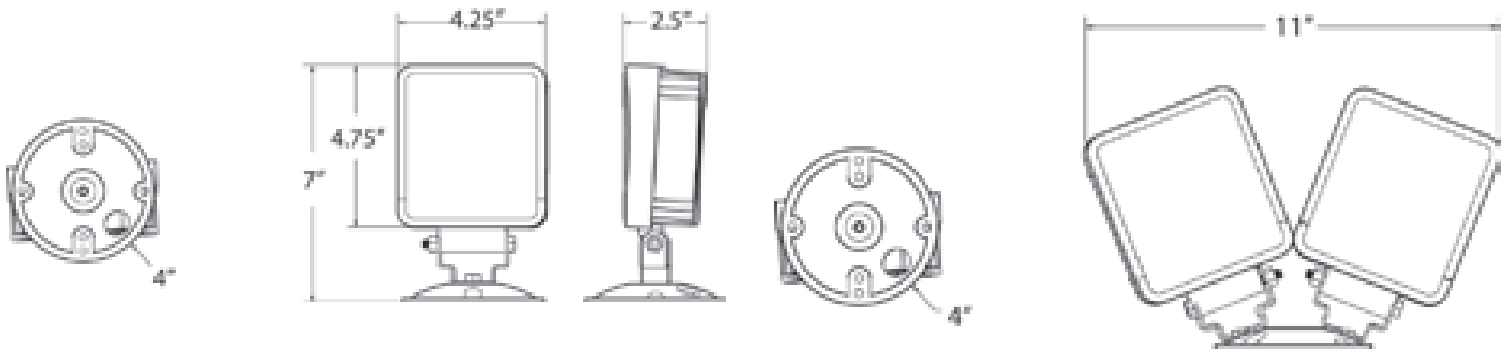

CONSTRUCTION

- Die-Cast aluminum head
- Resilient gasketing enables unit to withstand exposure to moisture and corrosive elements
- Glass lens will not yellow over time

APPROVALS

- NEMA 4X
- IP66
- UL924
- NFPA 101 Life Safety Code
- NFPA 70-NEC
- OSHA

WARRANTY

Isolite offers a 3-year limited warranty. For further details, refer to General Warranty and Obligations in the Isolite manual or on our website. Lamps not warranted.

DIMENSIONS

LAMP CHARTS

L - LED	
12V	24V
L12	L24