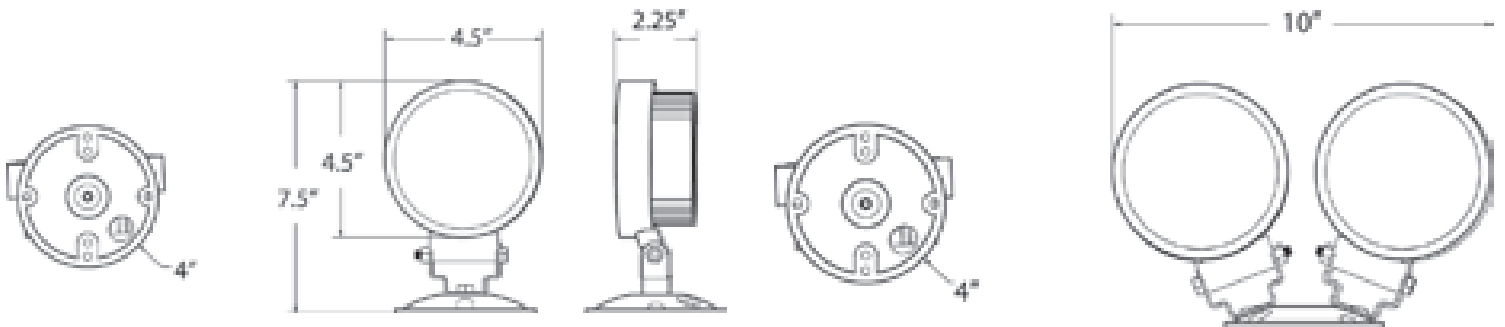

ORDERING INFORMATION *HNR-BK-1-L12*

1. SERIES	2. HOUSING COLOR	3. HEAD COUNT	4. LAMP SOURCE
HNR	BK BK Black	1 One Head 2 Two Heads	L12 LED 12V L24 LED 24V

ACCESSORIES; ORDER SEPARATELY

- WG 9 = Wire guard 12.0" X 9.0" X 9.0"

CONSTRUCTION

- Die-Cast aluminum head
- Resilient gasketing enables unit to withstand exposure to moisture and corrosive elements
- Glass lens will not yellow over time

APPROVALS

- NEMA 4X
- IP66
- UL924
- NFPA 101 Life Safety Code
- NFPA 70-NEC
- OSHA

WARRANTY

Isolite offers a 3-year limited warranty. For further details, refer to General Warranty and Obligations in the Isolite manual or on our website. Lamps not warranted.

DIMENSIONS

LAMP CHARTS

L - LED	
12V	24V
L12	L24