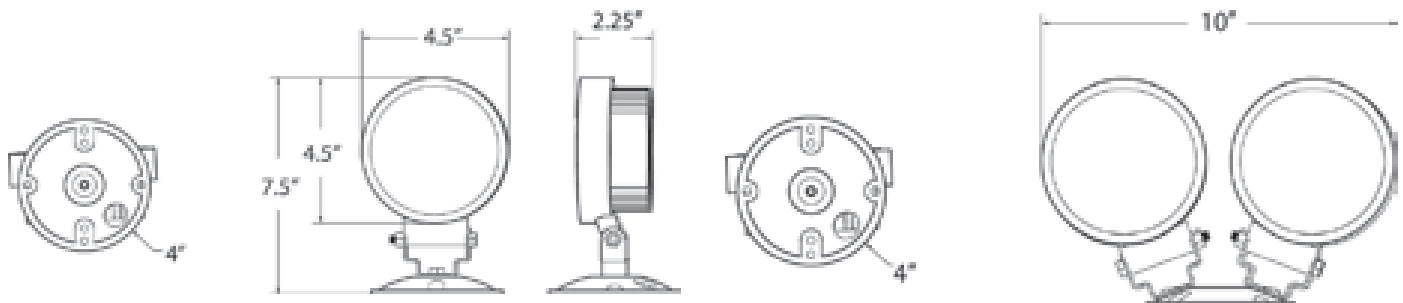

4. LAMP SOURCE

- L12 LED 12V
- L24 LED 24V

ACCESSORIES; ORDER SEPARATELY

- WG 9 = Wire guard 12.0" X 9.0" X 9.0"

SPECIFICATIONS

CONSTRUCTION

- Die-Cast aluminum head
- Resilient gasketing enables unit to withstand exposure to moisture and corrosive elements
- Glass lens will not yellow over time

DIMENSIONS

LAMP CHARTS

L - LED	
12V	24V
L12	L24