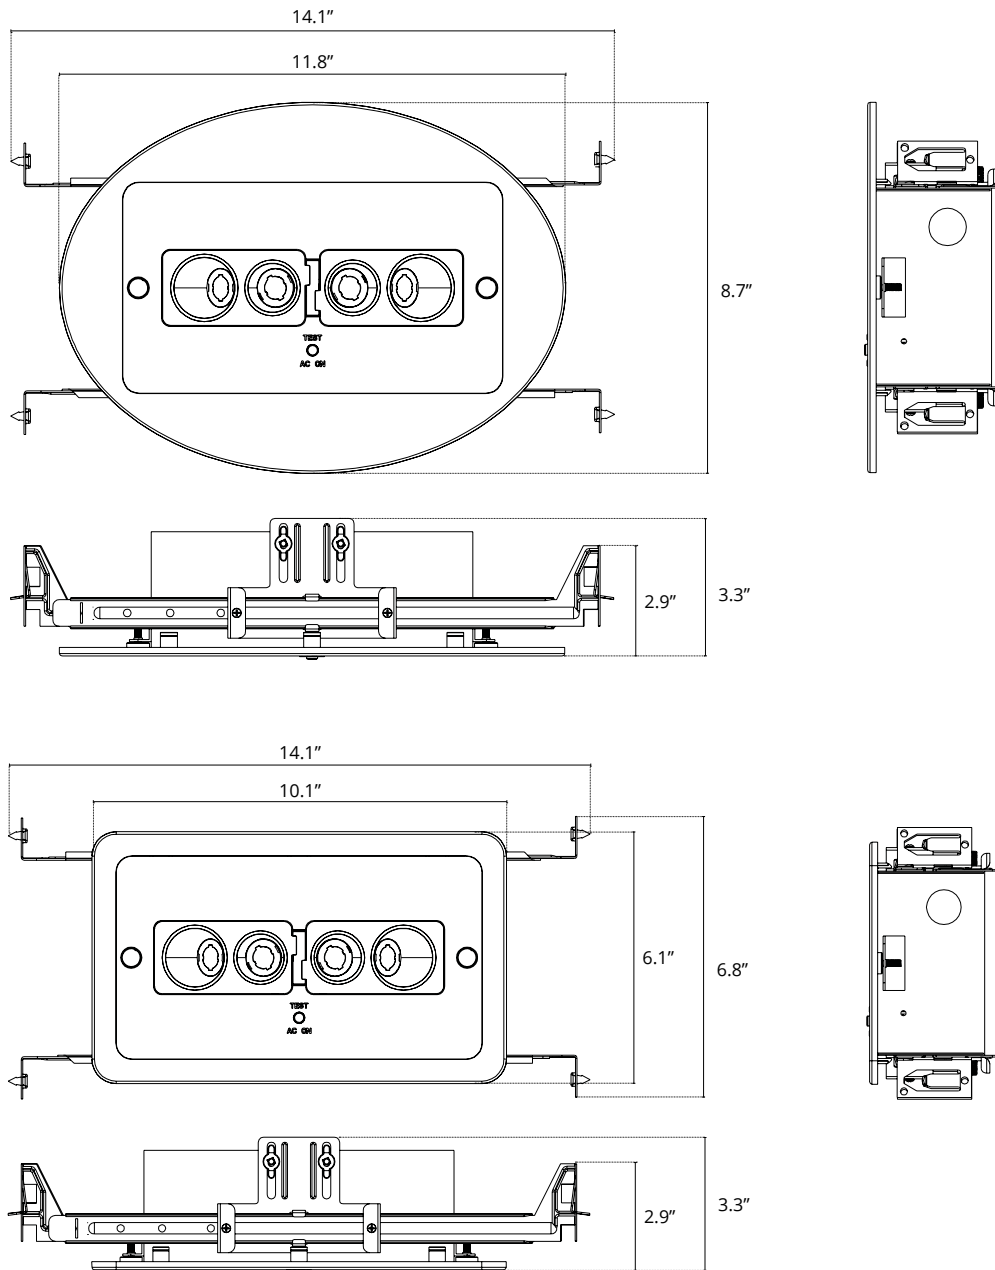

ELF

Flush Mounted Architectural Emergency Light

DATE:

COMMENTS:

PROJECT

FEATURES

- Four Integrated 1W LED heads product bright light that will not fade over time.
- Flush mounted design makes the emergency lights blend into the ceiling.
- Adjustable LEDs allow for up to 50ft light spacing.
- Available with push-to-test and self-diagnostic versions.
- Meets all NFPA 101 life safety requirements for run time and recharge time.
- Available in textured white and textured black finishes.
- ELF lights ship with trim rings for both oval and rectangular aesthetics.
- Recessed mounting includes bar hangers and is compatible with drop ceiling or plaster-board installations.

4. MOUNTING

MRC

MRC Recessed Ceiling Mount

5. OPTIONS

BLANK = NO OPTION
SD Self-Diagnostics

SPECIFICATIONS

CONSTRUCTION

- Recessed mount includes hanger bars.
- Compatible with drop ceiling mount installations.
- Injection-molded, engineering grade, 5VA flame-retardant, impact resistant, thermoplastic housing in white or black finish.
- Thermoplastic Oval and Rectangle trim plates in white or black finish included.

ELECTRICAL

- **Input Voltage:** 120/277 Field Selectable
- **Battery Type:** LiFePO4
- **Light Source:** 4x 1W Integrated, Adjustable LEDs

WEIGHT

- 3.5 lbs

TEMPERATURE RATING

- 32°F to 122°F (0°C to 50°C)

APPROVALS

DIMENSIONS

LAMP SPACING

| MOUNTING HEIGHT | 3' WIDTH EGRESS PATH | | 6' WIDTH EGRESS PATH | |
|-----------------|----------------------|--------------------|----------------------|--------------------|
| | SINGLE FIXTURE | FIXTURE TO FIXTURE | SINGLE FIXTURE | FIXTURE TO FIXTURE |
| 10' | 50' | 50' | 40' | 43' |
| 12' | 50' | 50' | 40' | 43' |
| 15' | 40' | 42' | 30' | 38' |