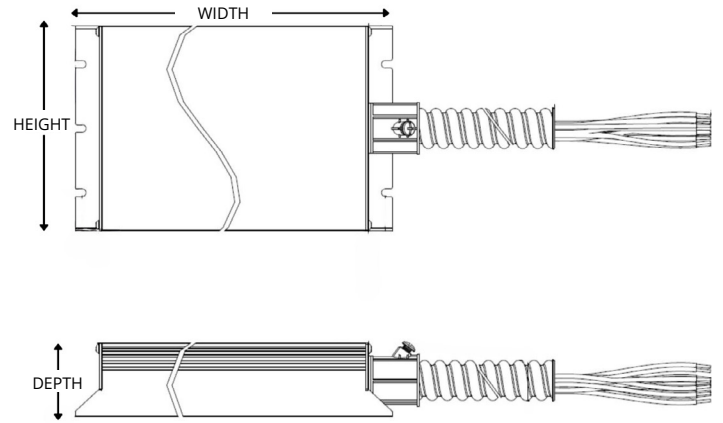

### WARRANTY

- Isolite offers a 5-year limited warranty. For further details, refer to General Warranty and Obligations in the Isolite manual or on our website. Lamps not warranted

**DIMENSIONS**

**E3U-36**

**E3U-100**

MODEL #	LENGTH	WIDTH	HEIGHT	MOUNTING CENTER
E3U-36	13.54"	3.23"	1.18"	13.31"
E3U-100	13.63"	4.53"	1.63"	13.31"