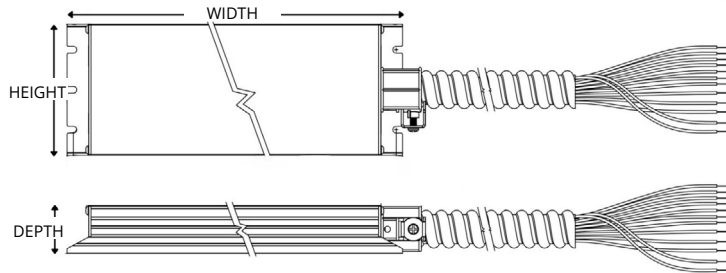

**E3U-100**

MODEL #	LENGTH	WIDTH	HEIGHT	MOUNTING CENTER
E3U-36	13.54"	3.23"	1.18"	13.31"
E3U-100	13.63"	4.53"	1.63"	13.31"