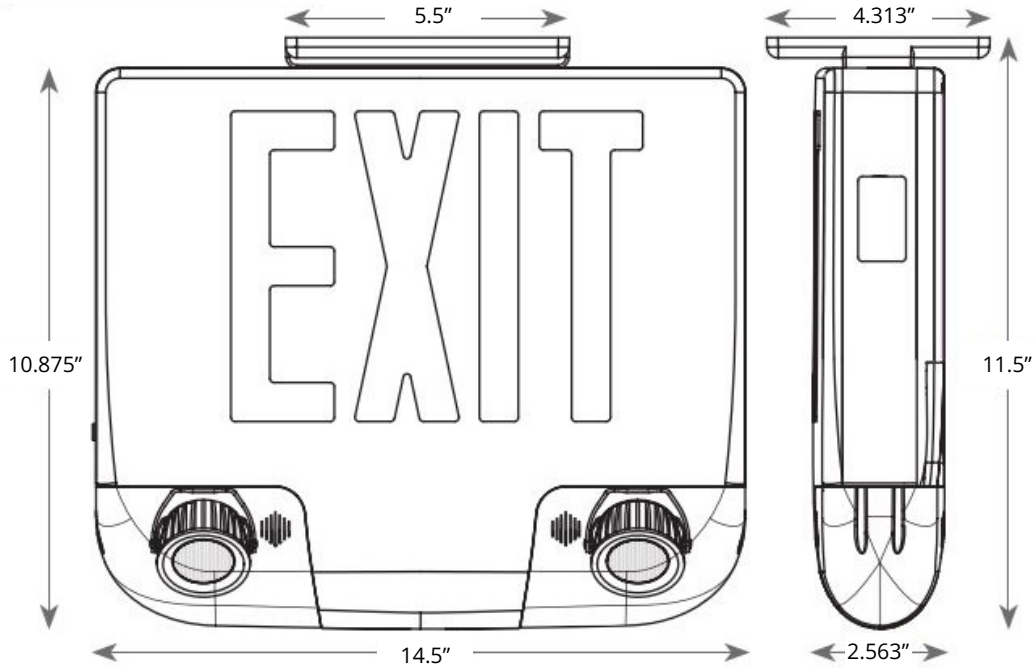

ACCESSORIES; ORDER SEPARATELY

- **WG-16.5LX14.0WX3.0D** = Wireguard, Length: 16.5", Width: 14", Depth: 3"
- **WG-16.5LX14.0WX6.0D** = Wireguard, Length: 16.5", Width: 14", Depth: 6"
- **WG-20.0LX19.0WX9.0D** = Wireguard, Length: 20", Width: 19", Depth: 9"
- **WG-26.0LX19.0WX9.0D** = Wireguard, Length: 26", Width: 19", Depth: 9"

WEIGHT

- 7 lbs

TEMPERATURE RATING

- From 32°F to 122°F

APPROVALS

- UL 924
- UL Listed for Damp Location
- CEC Title 20 Compliant
- NFPA Life Safety Code 101
- NFPA 70-NEC
- OSHA

WARRANTY

- Isolite offers a 5-year limited warranty. For further details, refer to General Warranty and Obligations in the Isolite manual or on our website. Lamps not warranted.

DIMENSIONS

LAMP SPACING

MOUNTING HEIGHT	CENTER-TO-CENTER SPACING
6.0'	22'
6.5'	21'
7.0'	19'
7.5'	18'
8.0'	17'