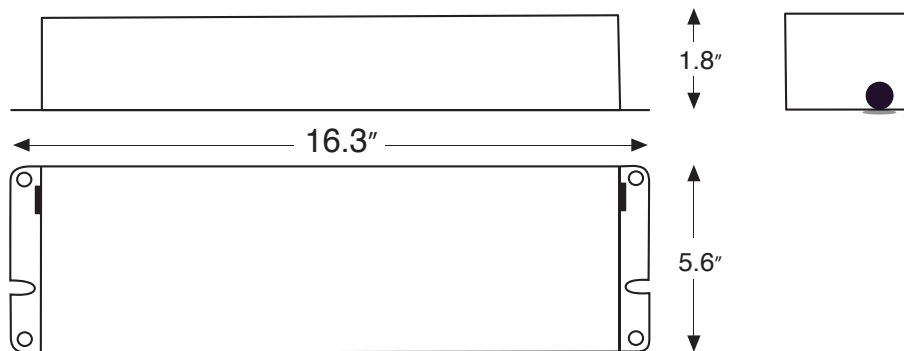

- Isolite offers a 3-year limited warranty. For further details, refer to General Warranty and Obligations in the Isolite manual or on our website. Lamps not warranted

DIMENSIONS

LAMP CHARTS

LAMP	INITIAL LUMENS	
	1 LAMP	2 LAMP
T5 14W	1150	1200
T5 21W	1650	1750
T5 28W	2250	2400
T5 35W	2700	3800
T5HO 24W	1750	1850
T5HO 39W	2900	3000
T5HO 54W	1150	1200
T8 17W	1150	1200
T8 25W	1650	1800
T8 28W	1700	1800
T8 32W	2850	2900
T8 40W	2900	2950
T8HO 44W	2900	
T8 51W	3000	
T8 59W	3000	