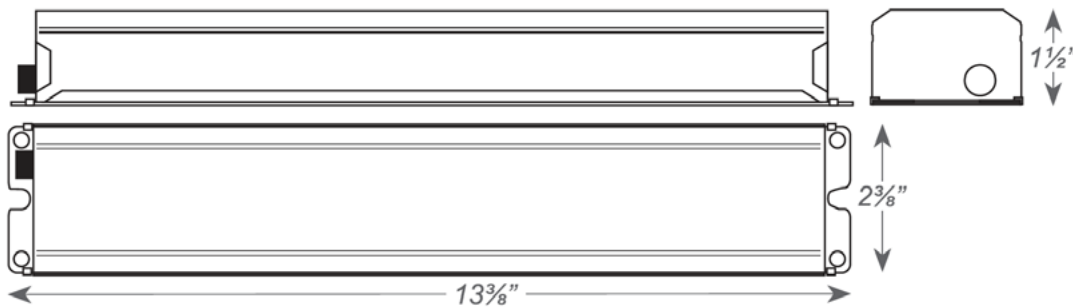

- Isolite offers a 3-year limited warranty. For further details, refer to General Warranty and Obligations in the Isolite manual or on our website. Lamps not warranted

DIMENSIONS

LAMP CHARTS

LAMP	INITIAL LUMENS	
	1 LAMP	2 LAMP
T5 14W	900	950
T5 21W	1050	1100
T5 28W	1150	1225
T5 35W	1200	
T5HO 24W	1100	1200
T5HO 39W	1200	1300
T5HO 54W	1350	1400
T8 17W	1000	1100
T8 25W	1100	1200
T8 28W	1150	1250
T8 32W	1300	1350
T8 40W	1350	1400
T8HO 44W	1350	
T8 51W	1400	
T8 59W	1400	
T8HO 86W	1400	
T12 20W	700	800
T12 25W	750	800