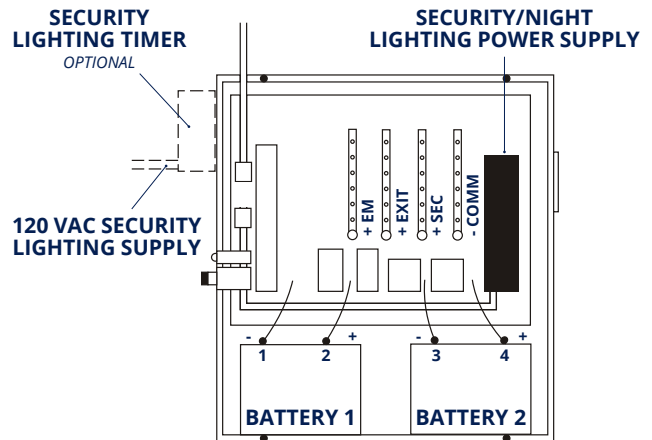

MODEL:	CATALOG NO.:
APPROVAL:	JOB INFORMATION:

SECURITY LIGHTING FOR THE ODLM

The ODLM Mullion Mount Outdoor Emergency Egress Light has a dual lighting function, for normal ambient lighting as well as emergency lighting. The night lighting option delivers big power savings, or can act as a low-energy booster for conventional ambient lighting fixtures.

ENERGY EFFICIENT OPERATION

- Dual function operation for night or security lighting as well as emergency lighting.
- Very low (4 watt) power consumption in night/ security mode. This unit offers tremendous energy savings when compared to any fluorescent or incandescent lighting systems during night operations.
- The Security Lighting option can be controlled by an internal time clock, photocell, or from a building management system.
- Over 50,000 hour LED lamp life in normal use.

AVAILABLE NIGHTLIGHT SECURITY OPTIONS

- NL120 - Nightlight (120V Non SD Version)
- NL277 - Nightlight (277V Non SD Version)
- NLX - Nightlight (SD Version)

CENTRAL BATTERY PANEL

*Exterior Security Lighting