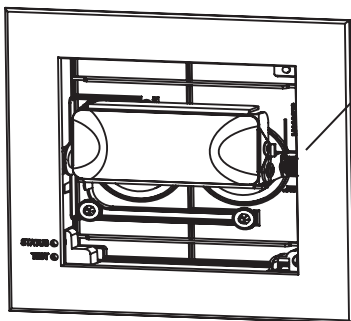

Ceiling and Wall Mount Applications

Recommended center to center unit spacing
Wall Mount Corridor Lighting **Wall Mount 200' x 200' Open Room**

Ceiling Height	Unit Mounting Height	Wall Mount Corridor Lighting		Wall Mount 200' x 200' Open Room	
		4' Path Unit Spacing	6' Path Unit Spacing	4' Path Unit Spacing	6' Path Unit Spacing
9'	7'	55'	52.5'	50'	47.5'
10'	8'	50'	50'	42.5'	42.5'
12'	10'	45'	40'	35'	35'
14'	12'	35'	35'	27.5'	27.5'
16'	14'	30'	30'	22.5'	22.5'

Wall Mount Unit

LED array bar is adjustable to 70°

Recommended center to center unit spacing
Ceiling Mount Corridor Lighting **Ceiling Mount 200' x 200' Open Room**

Ceiling Height	Unit Mounting Height	Ceiling Mount Corridor Lighting		Ceiling Mount 200' x 200' Open Room	
		4' Path Unit Spacing	6' Path Unit Spacing	4' Path Unit Spacing	6' Path Unit Spacing
8'	8'	55'	52.5'	42.5'	42.5'
9'	9'	50'	47.5'	37.5'	37.5'
10'	10'	45'	45'	32.5'	32.5'
12'	12'	35'	35'	27.5'	27.5'
14'	14'	30'	30'	20'	20'