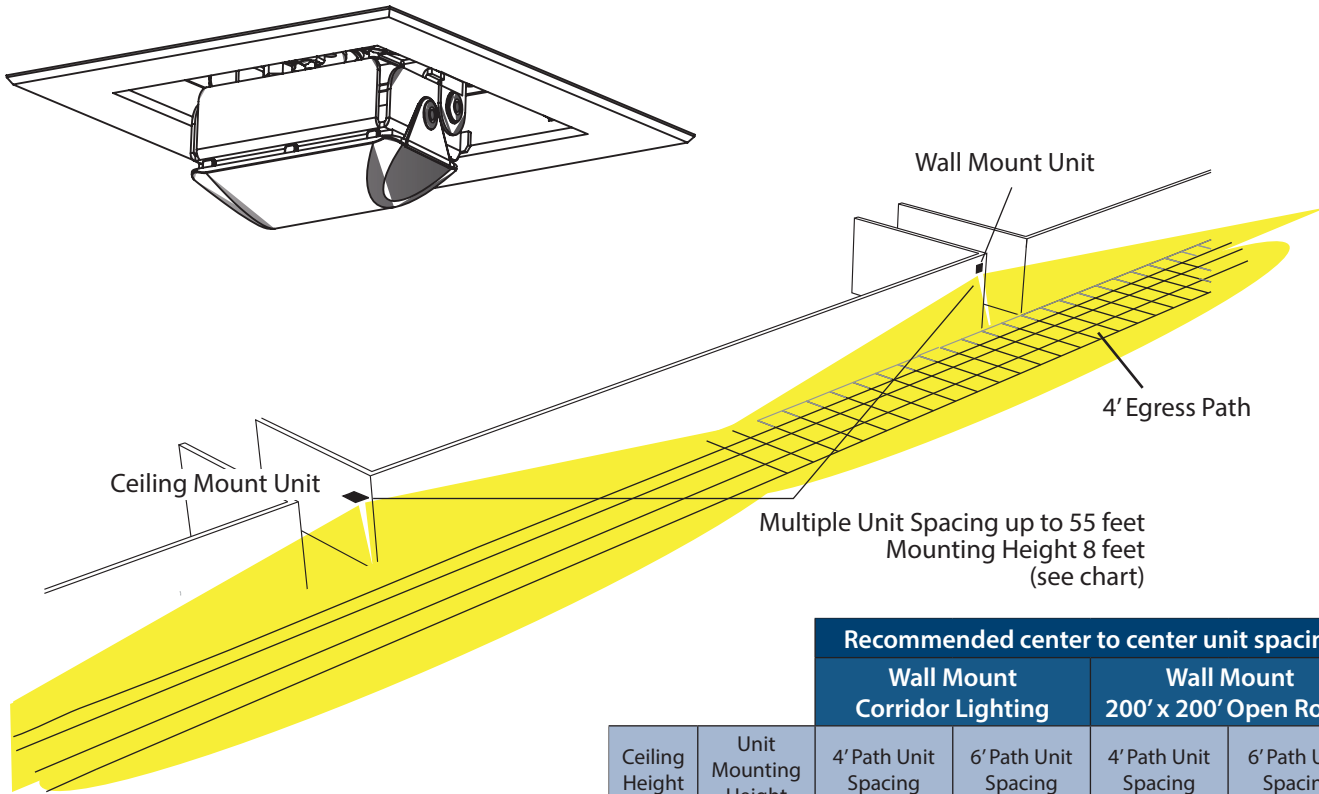

Ceiling and Wall Mount Applications

Recommended center to center unit spacing
Wall Mount Corridor Lighting **Wall Mount 200' x 200' Open Room**

Ceiling Height	Unit Mounting Height	Wall Mount Corridor Lighting		Wall Mount 200' x 200' Open Room	
		4' Path Unit Spacing	6' Path Unit Spacing	4' Path Unit Spacing	6' Path Unit Spacing
9'	7'	55'	52.5'	50'	47.5'
10'	8'	50'	50'	42.5'	42.5'
12'	10'	45'	40'	35'	35'
14'	12'	35'	35'	27.5'	27.5'
16'	14'	30'	30'	22.5'	22.5'

Wall Mount Unit

LED array bar is adjustable to 70°

Recommended center to center unit spacing
Ceiling Mount Corridor Lighting **Ceiling Mount 200' x 200' Open Room**

Ceiling Height	Unit Mounting Height	Ceiling Mount Corridor Lighting		Ceiling Mount 200' x 200' Open Room	
		4' Path Unit Spacing	6' Path Unit Spacing	4' Path Unit Spacing	6' Path Unit Spacing
8'	8'	55'	52.5'	42.5'	42.5'
9'	9'	50'	47.5'	37.5'	37.5'
10'	10'	45'	45'	32.5'	32.5'
12'	12'	35'	35'	27.5'	27.5'
14'	14'	30'	30'	20'	20'