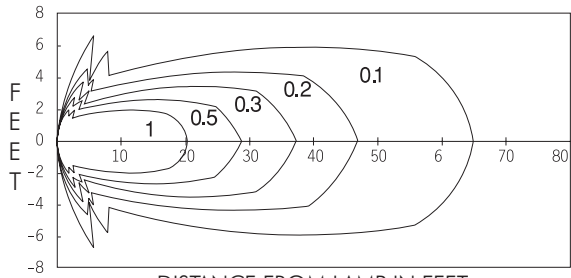

### Isofootcandle Curves

DISTANCE FROM LAMP IN FEET  
**(5-Watt MR-16 Lamp)**

DISTANCE FROM LAMP IN FEET  
**L110009 10 Watt MR16 Lamps**