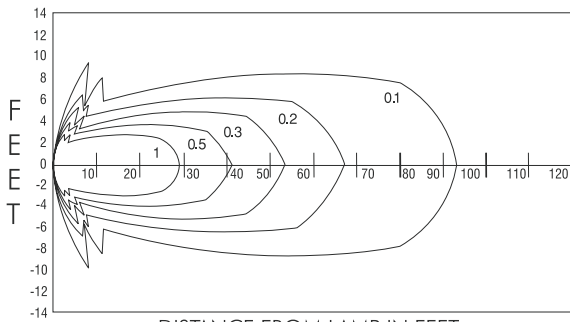

### Isofootcandle Curves

DISTANCE FROM LAMP IN FEET  
**(5-Watt MR-16 Lamp)**

DISTANCE FROM LAMP IN FEET  
**L110009 10 Watt MR16 Lamps**