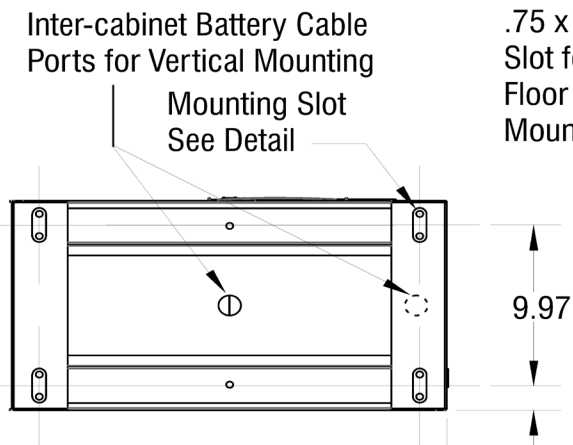

# Overall Mechanical Dimensions 1KVA Single Cabinet

**Mounting Slot Detail**