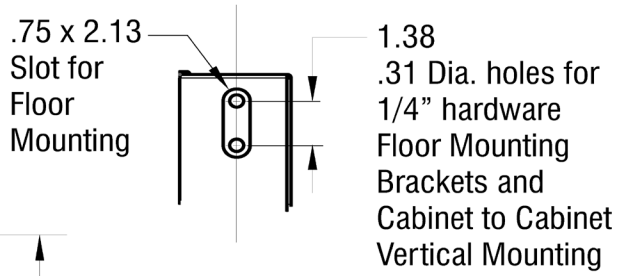

# Overall Mechanical Dimensions 1KVA Single Cabinet

**Mounting Slot Detail**