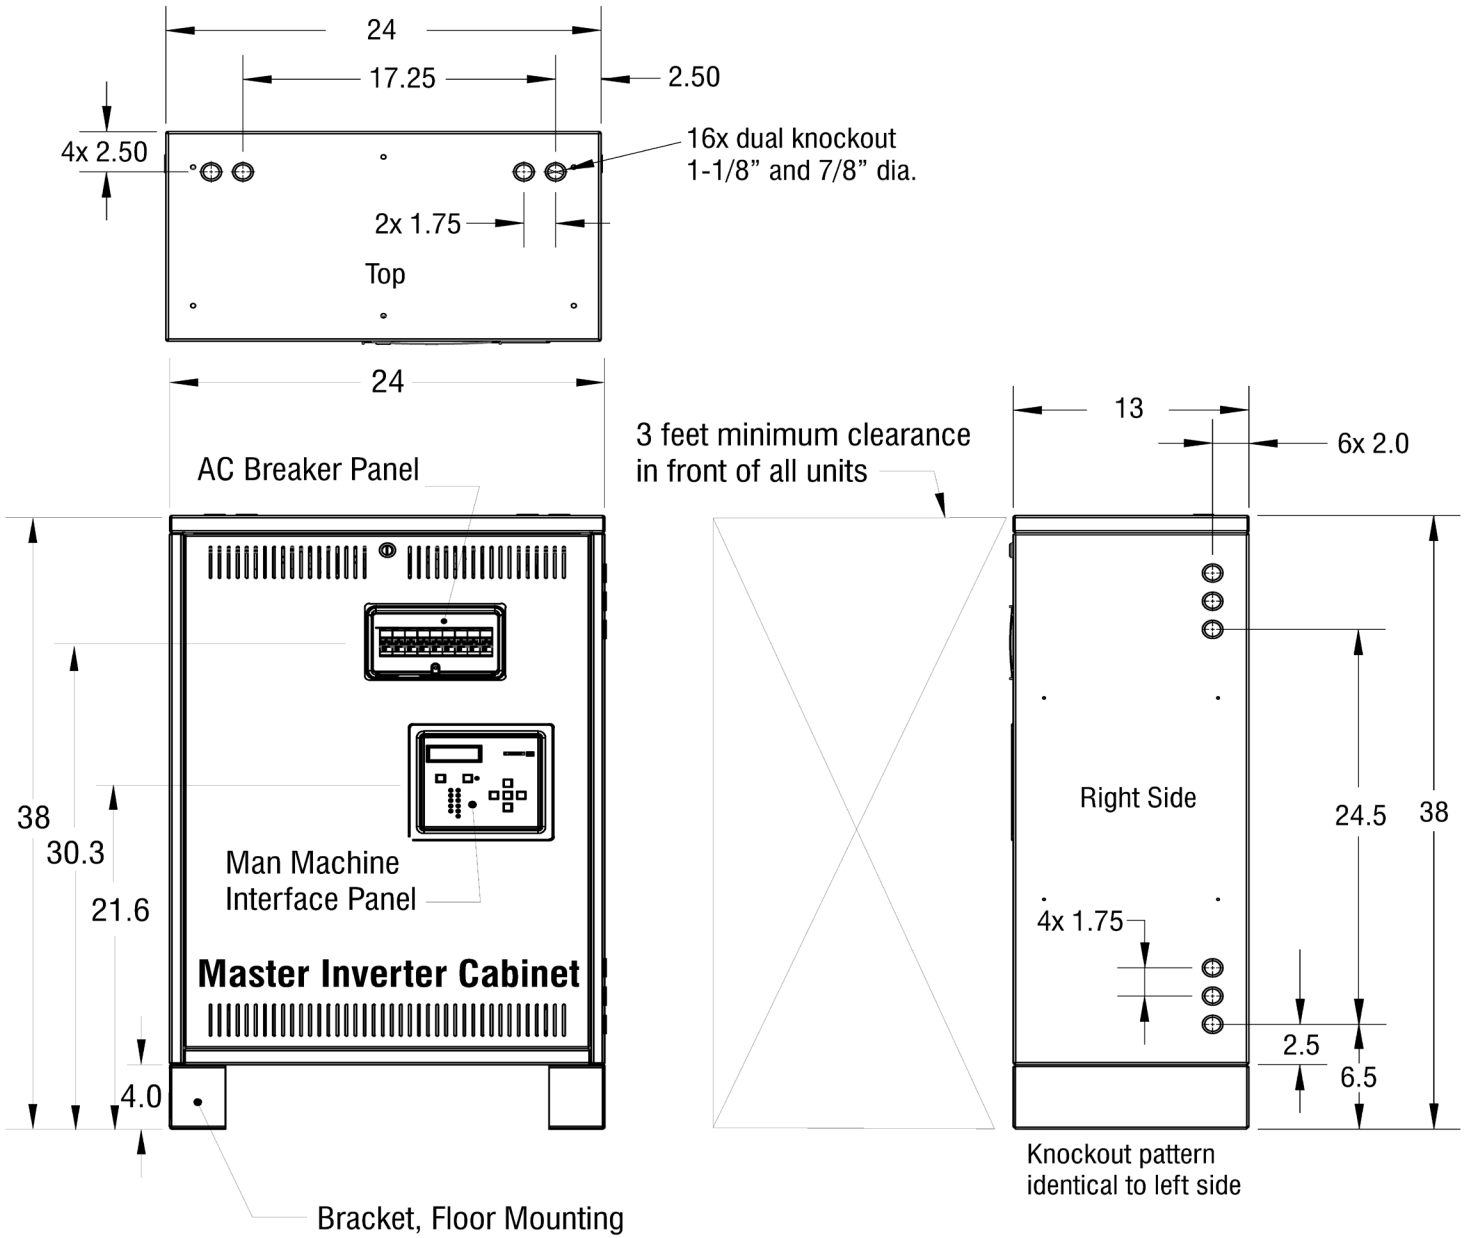

# Overall Mechanical Dimensions 1KVA Single Cabinet

**Mounting Slot Detail**