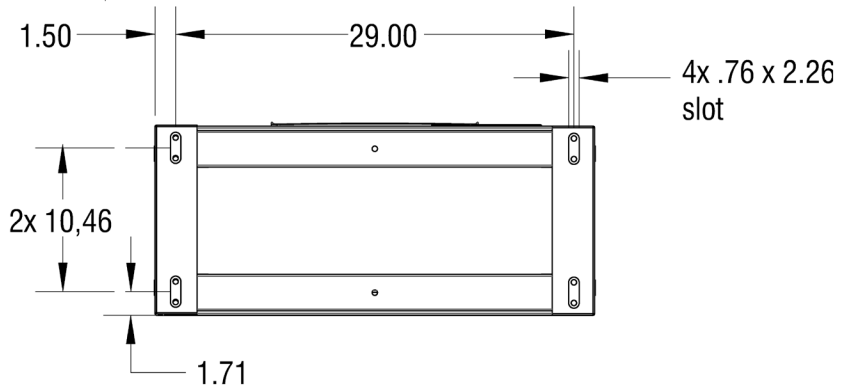

# Overall Mechanical Dimensions 1.6 - 3.0 KVA Single Cabinet

**Floor Mounting Bolt Pattern**