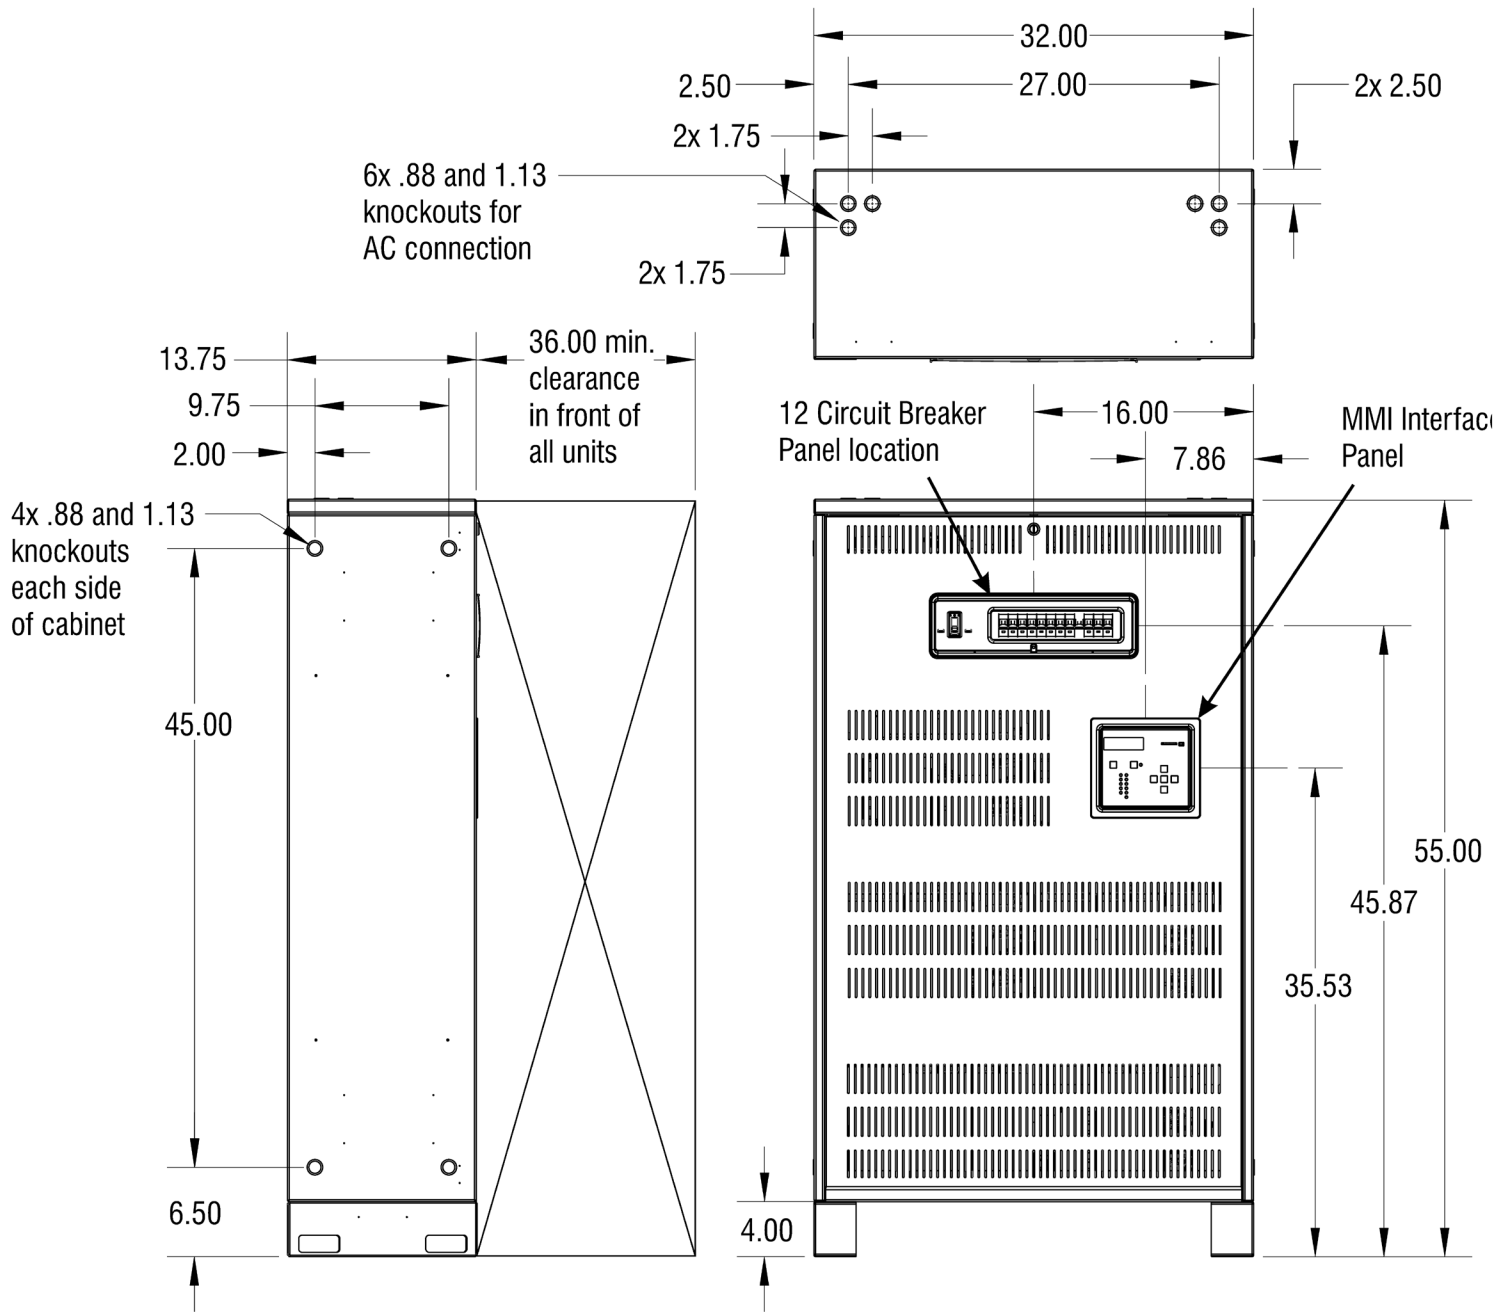

# Overall Mechanical Dimensions 1.6 - 3.0 KVA Single Cabinet

**Floor Mounting Bolt Pattern**