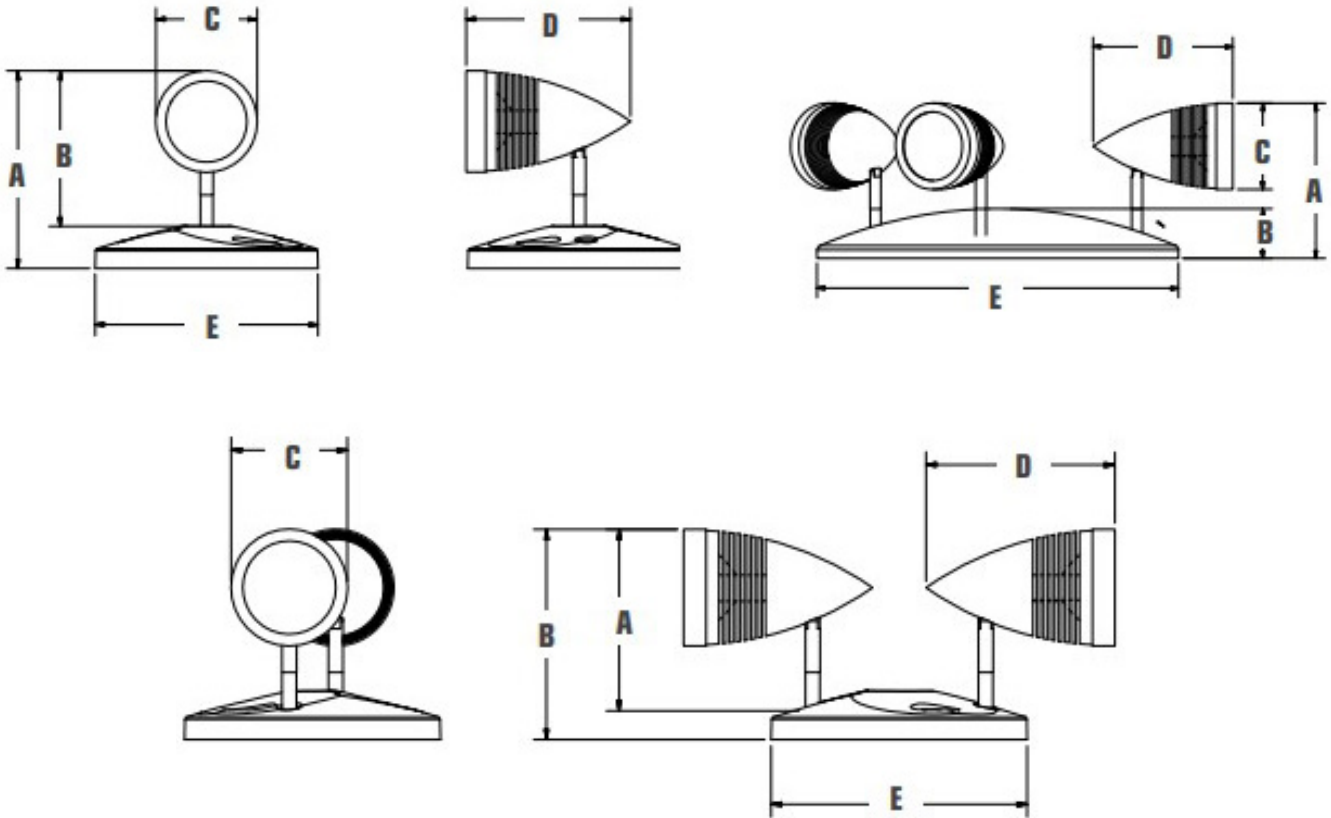

XRH

MR16 Remote Head

DATE:

PROJECT

COMMENTS:

FEATURES

- Rotary locking collar securely locks the lens and reflector assembly into place.
- Innovative design allows for quick and easy relamping.
- Fits most standard junction boxes.
- Swivel lock secures adjustable head in place.
- Able to be mounted on a surface, ceiling, or wall.

1 One Lamp
2 Two Lamps
3 Three Lamps

4. LAMP SOURCE¹

L67 LED 6V 7W
L127 LED 12V 7W

ACCESSORIES; ORDER SEPARATELY

- **WG-16.5LX14.0WX3.0D** = Wireguard, Length: 16.5", Width: 14", Depth: 3"
- **WG-16.5LX14.0WX6.0D** = Wireguard, Length: 16.5", Width: 14", Depth: 6"
- **WG-20.0LX19.0WX9.0D** = Wireguard, Length: 20", Width: 19", Depth: 9"
- **WG-26.0LX19.0WX9.0D** = Wireguard, Length: 26", Width: 19", Depth: 9"

SPECIFICATIONS

CONSTRUCTION

- Cast aluminum alloy with steel canopy
- Glass lens will not yellow over time

TEMPERATURE RATING

- From -22°F to 104°F

APPROVALS

- CSA-US Listed
- Tested to UL 924 Standards
- NFPA 101 Life Safety Code
- NFPA 70-NEC
- OSHA

WARRANTY

Isolite offers a 3-year limited warranty. For further details, refer to General Warranty and Obligations in the Isolite manual or on our website.

DIMENSIONS

DIMENSIONS					
	A	B	C	D	E
Single Head	4.375"	3.5"	2.25"	3.75"	5"
Double Head	4.125"	3.5"	2.25"	3.75"	5"
Triple Head	4.125"	1.25"	2.25"	3.75"	9.5"