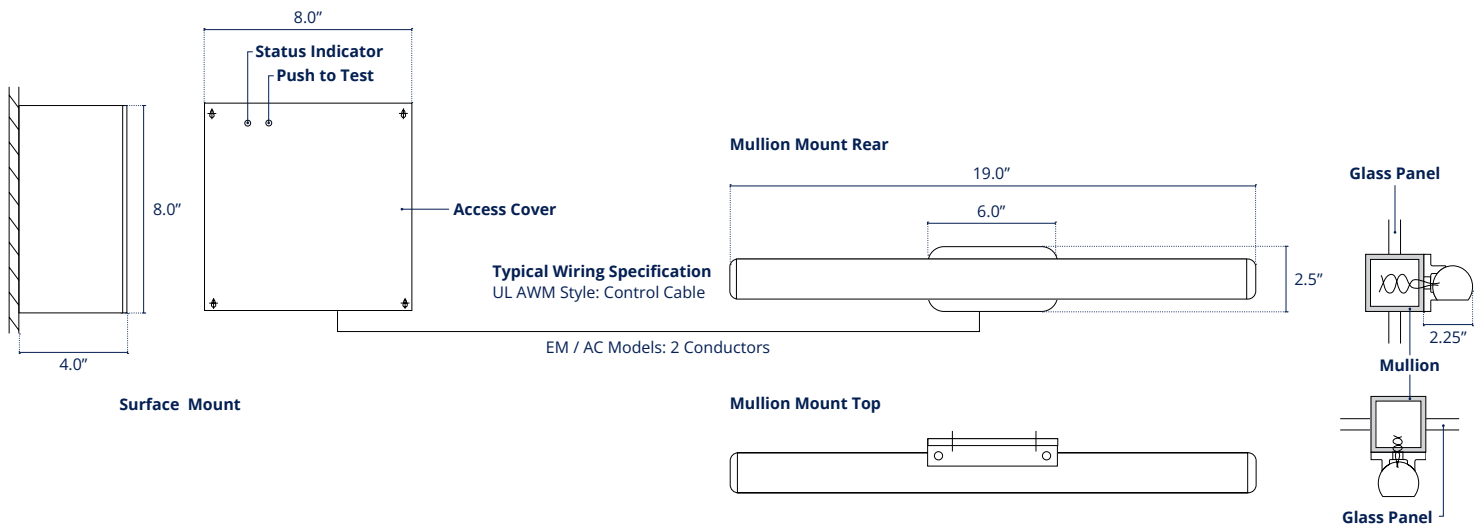

10W AC &amp; EM Models

**Remote Power Supply**

20W AC &amp; EM Models

MAXIMUM WIRING LENGTH FROM POWER SUPPLY TO FIXTURE		
WIRING SIZE AWG	LENGTH (FT)	
	10W UNIT	20W UNIT
#22		20
#20	12	40
#18	25	60
#16	50	100
#14	75	160
#12	125	250