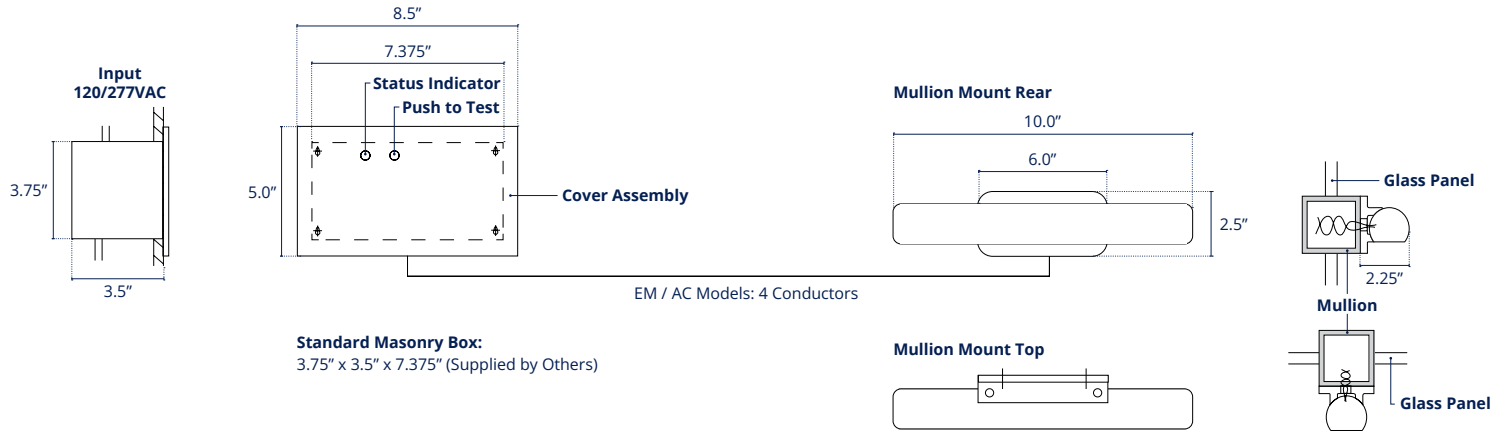

10W AC &amp; EM Models

**Remote Power Supply**

20W AC &amp; EM Models

MAXIMUM WIRING LENGTH FROM POWER SUPPLY TO FIXTURE		
WIRING SIZE AWG	LENGTH (FT)	
	10W UNIT	20W UNIT
#22		20
#20	12	40
#18	25	60
#16	50	100
#14	75	160
#12	125	250