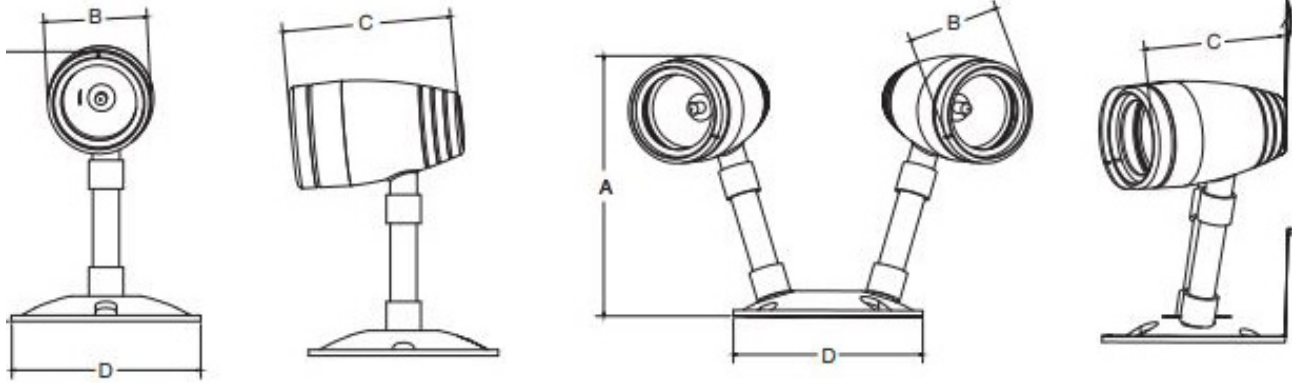

### TEMPERATURE RATING

- From -22°F to 104°F

**DIMENSIONS**

DIMENSIONS				
	A	B	C	D
Single Head	5.875"	2.25"	3.688"	4.125"
Double Head	5.625"	2.25"	3.688"	4.125"

**LAMP SPACING**

UNIT SPACING - 9 FT MOUNTING HEIGHT	
LAMP WATTAGE	SPACING (MULTIPLE UNITS)
2W	50'
5W	60'
7W	100'