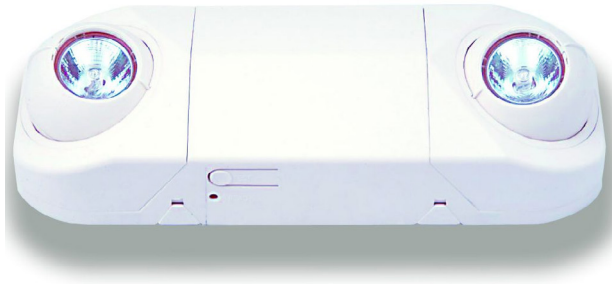

DIMENSIONS

Waterproof EL16