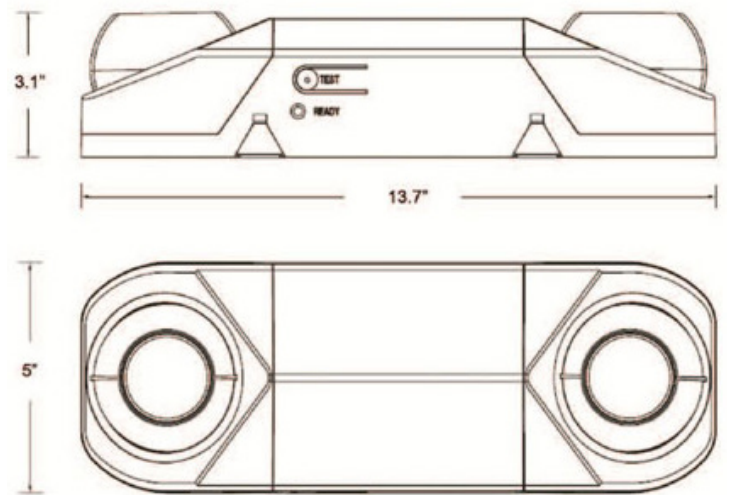

Standard EL16

LAMP CHARTS

L - LED	
	6V
7W	L67