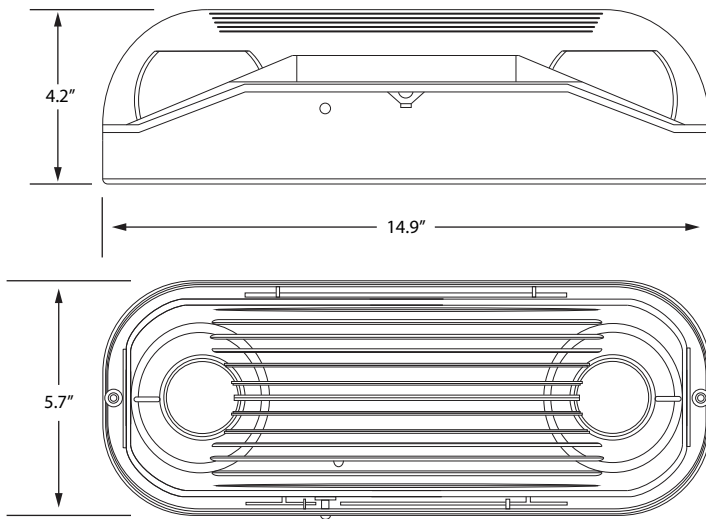

DIMENSIONS

Waterproof EL16